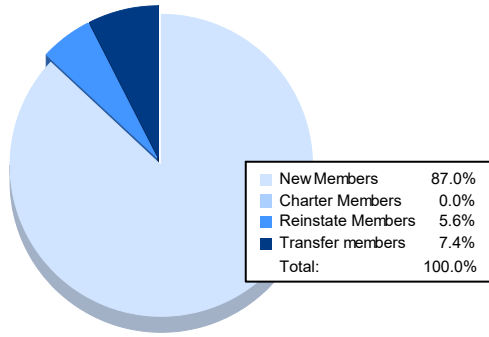

Year	New Clubs	Dropped Clubs	Gain/ Loss Clubs	New Members	Charter Members	Reinstate Members	Transfer Members	Total Member Added	Total Members Dropped	Gain/ Loss Members
2016-2017	2	1	1	96	43	7	9	155	198	-43
2017-2018	1	2	-1	171	25	14	13	223	206	17
2018-2019	0	1	-1	101	1	6	10	118	217	-99
2019-2020	0	1	-1	99	0	3	2	104	136	-32
2020-2021	0	1	-1	47	0	3	4	54	123	-69
<b>Average</b>	<b>1</b>	<b>1</b>	<b>-1</b>	<b>103</b>	<b>14</b>	<b>7</b>	<b>8</b>	<b>131</b>	<b>176</b>	<b>-45</b>

### Membership Composition June 2021 Cumulative