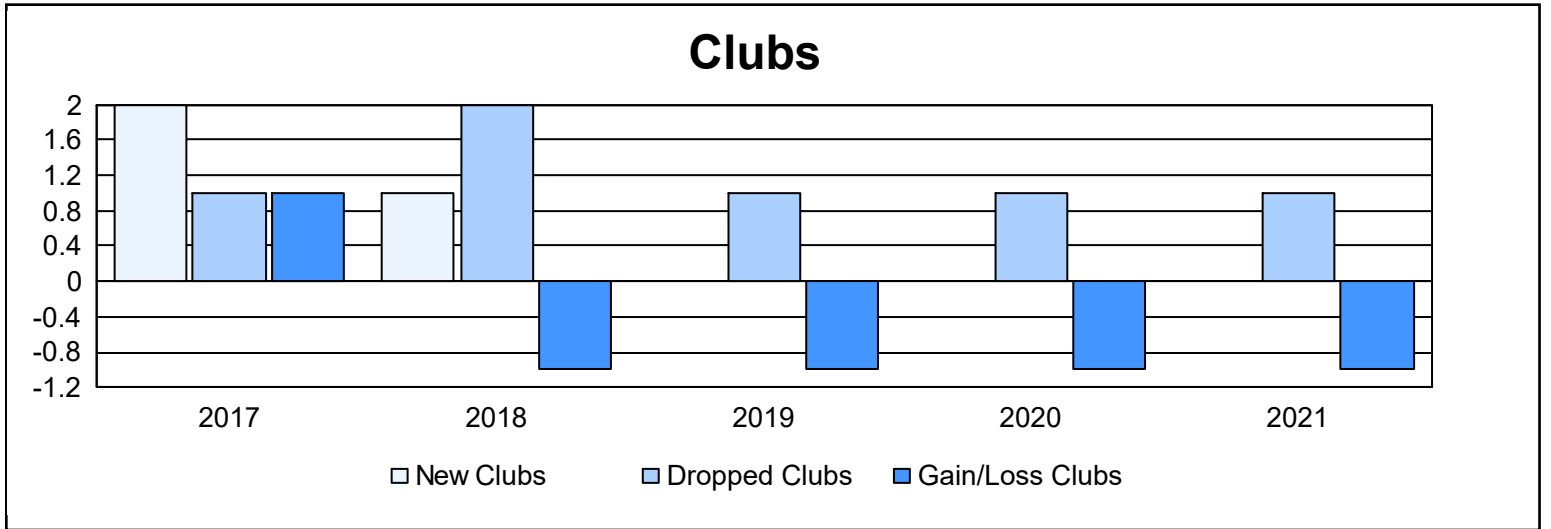

Year	New Clubs	Dropped Clubs	Gain/ Loss Clubs	New Members	Charter Members	Reinstate Members	Transfer Members	Total Member Added	Total Members Dropped	Gain/ Loss Members
2016-2017	2	1	1	96	43	7	9	155	198	-43
2017-2018	1	2	-1	171	25	14	13	223	206	17
2018-2019	0	1	-1	101	1	6	10	118	217	-99
2019-2020	0	1	-1	99	0	3	2	104	136	-32
2020-2021	0	1	-1	47	0	3	4	54	123	-69
<b>Average</b>	<b>1</b>	<b>1</b>	<b>-1</b>	<b>103</b>	<b>14</b>	<b>7</b>	<b>8</b>	<b>131</b>	<b>176</b>	<b>-45</b>

### Membership Composition June 2021 Cumulative