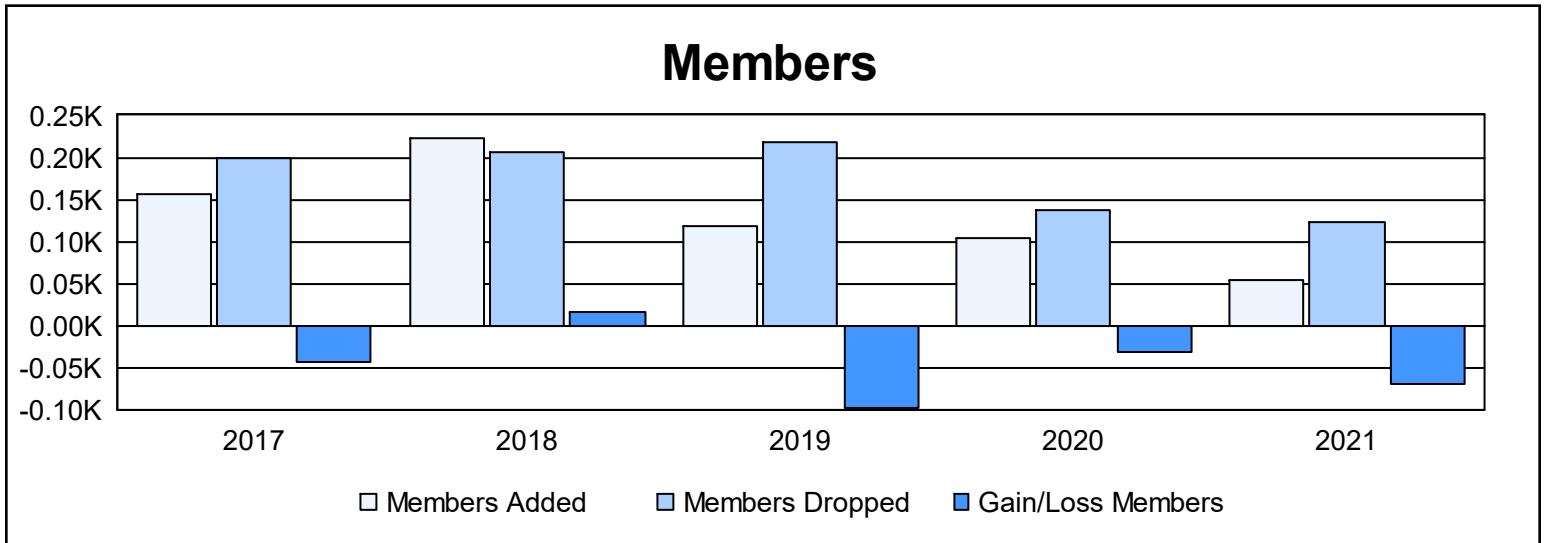

Year	New Clubs	Dropped Clubs	Gain/ Loss Clubs	New Members	Charter Members	Reinstate Members	Transfer Members	Total Member Added	Total Members Dropped	Gain/ Loss Members
2016-2017	2	1	1	96	43	7	9	155	198	-43
2017-2018	1	2	-1	171	25	14	13	223	206	17
2018-2019	0	1	-1	101	1	6	10	118	217	-99
2019-2020	0	1	-1	99	0	3	2	104	136	-32
2020-2021	0	1	-1	47	0	3	4	54	123	-69
<b>Average</b>	<b>1</b>	<b>1</b>	<b>-1</b>	<b>103</b>	<b>14</b>	<b>7</b>	<b>8</b>	<b>131</b>	<b>176</b>	<b>-45</b>

### Membership Composition June 2021 Cumulative